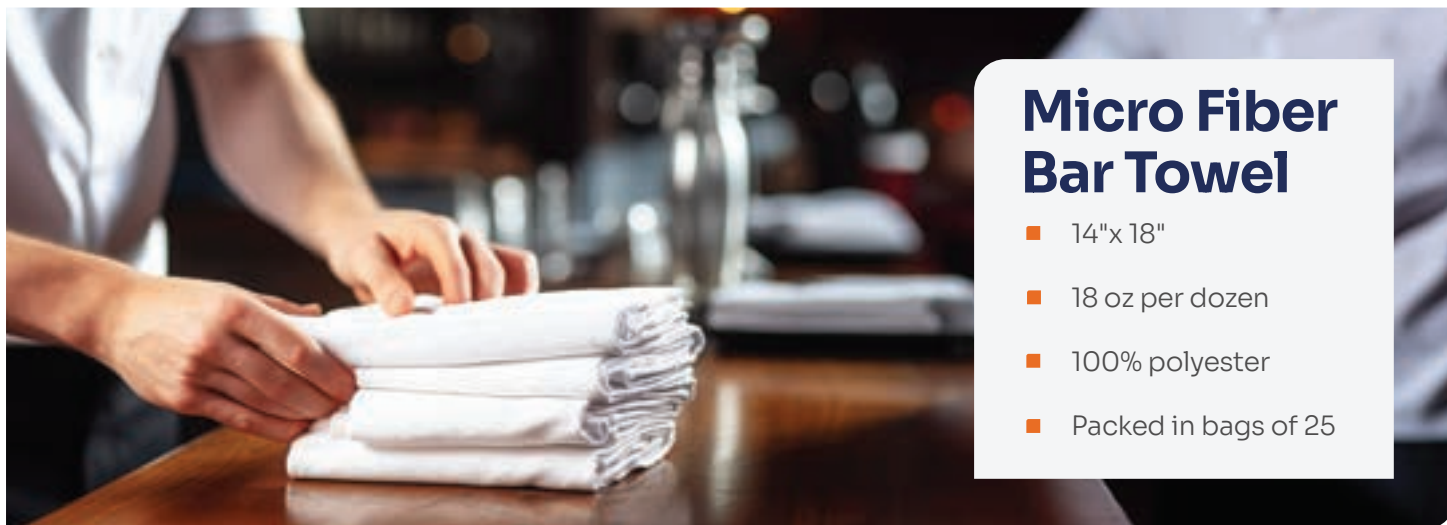

Micro Fiber Bar Towel

- 14"x 18"
- 18 oz per dozen
- 100% polyester
- Packed in bags of 25